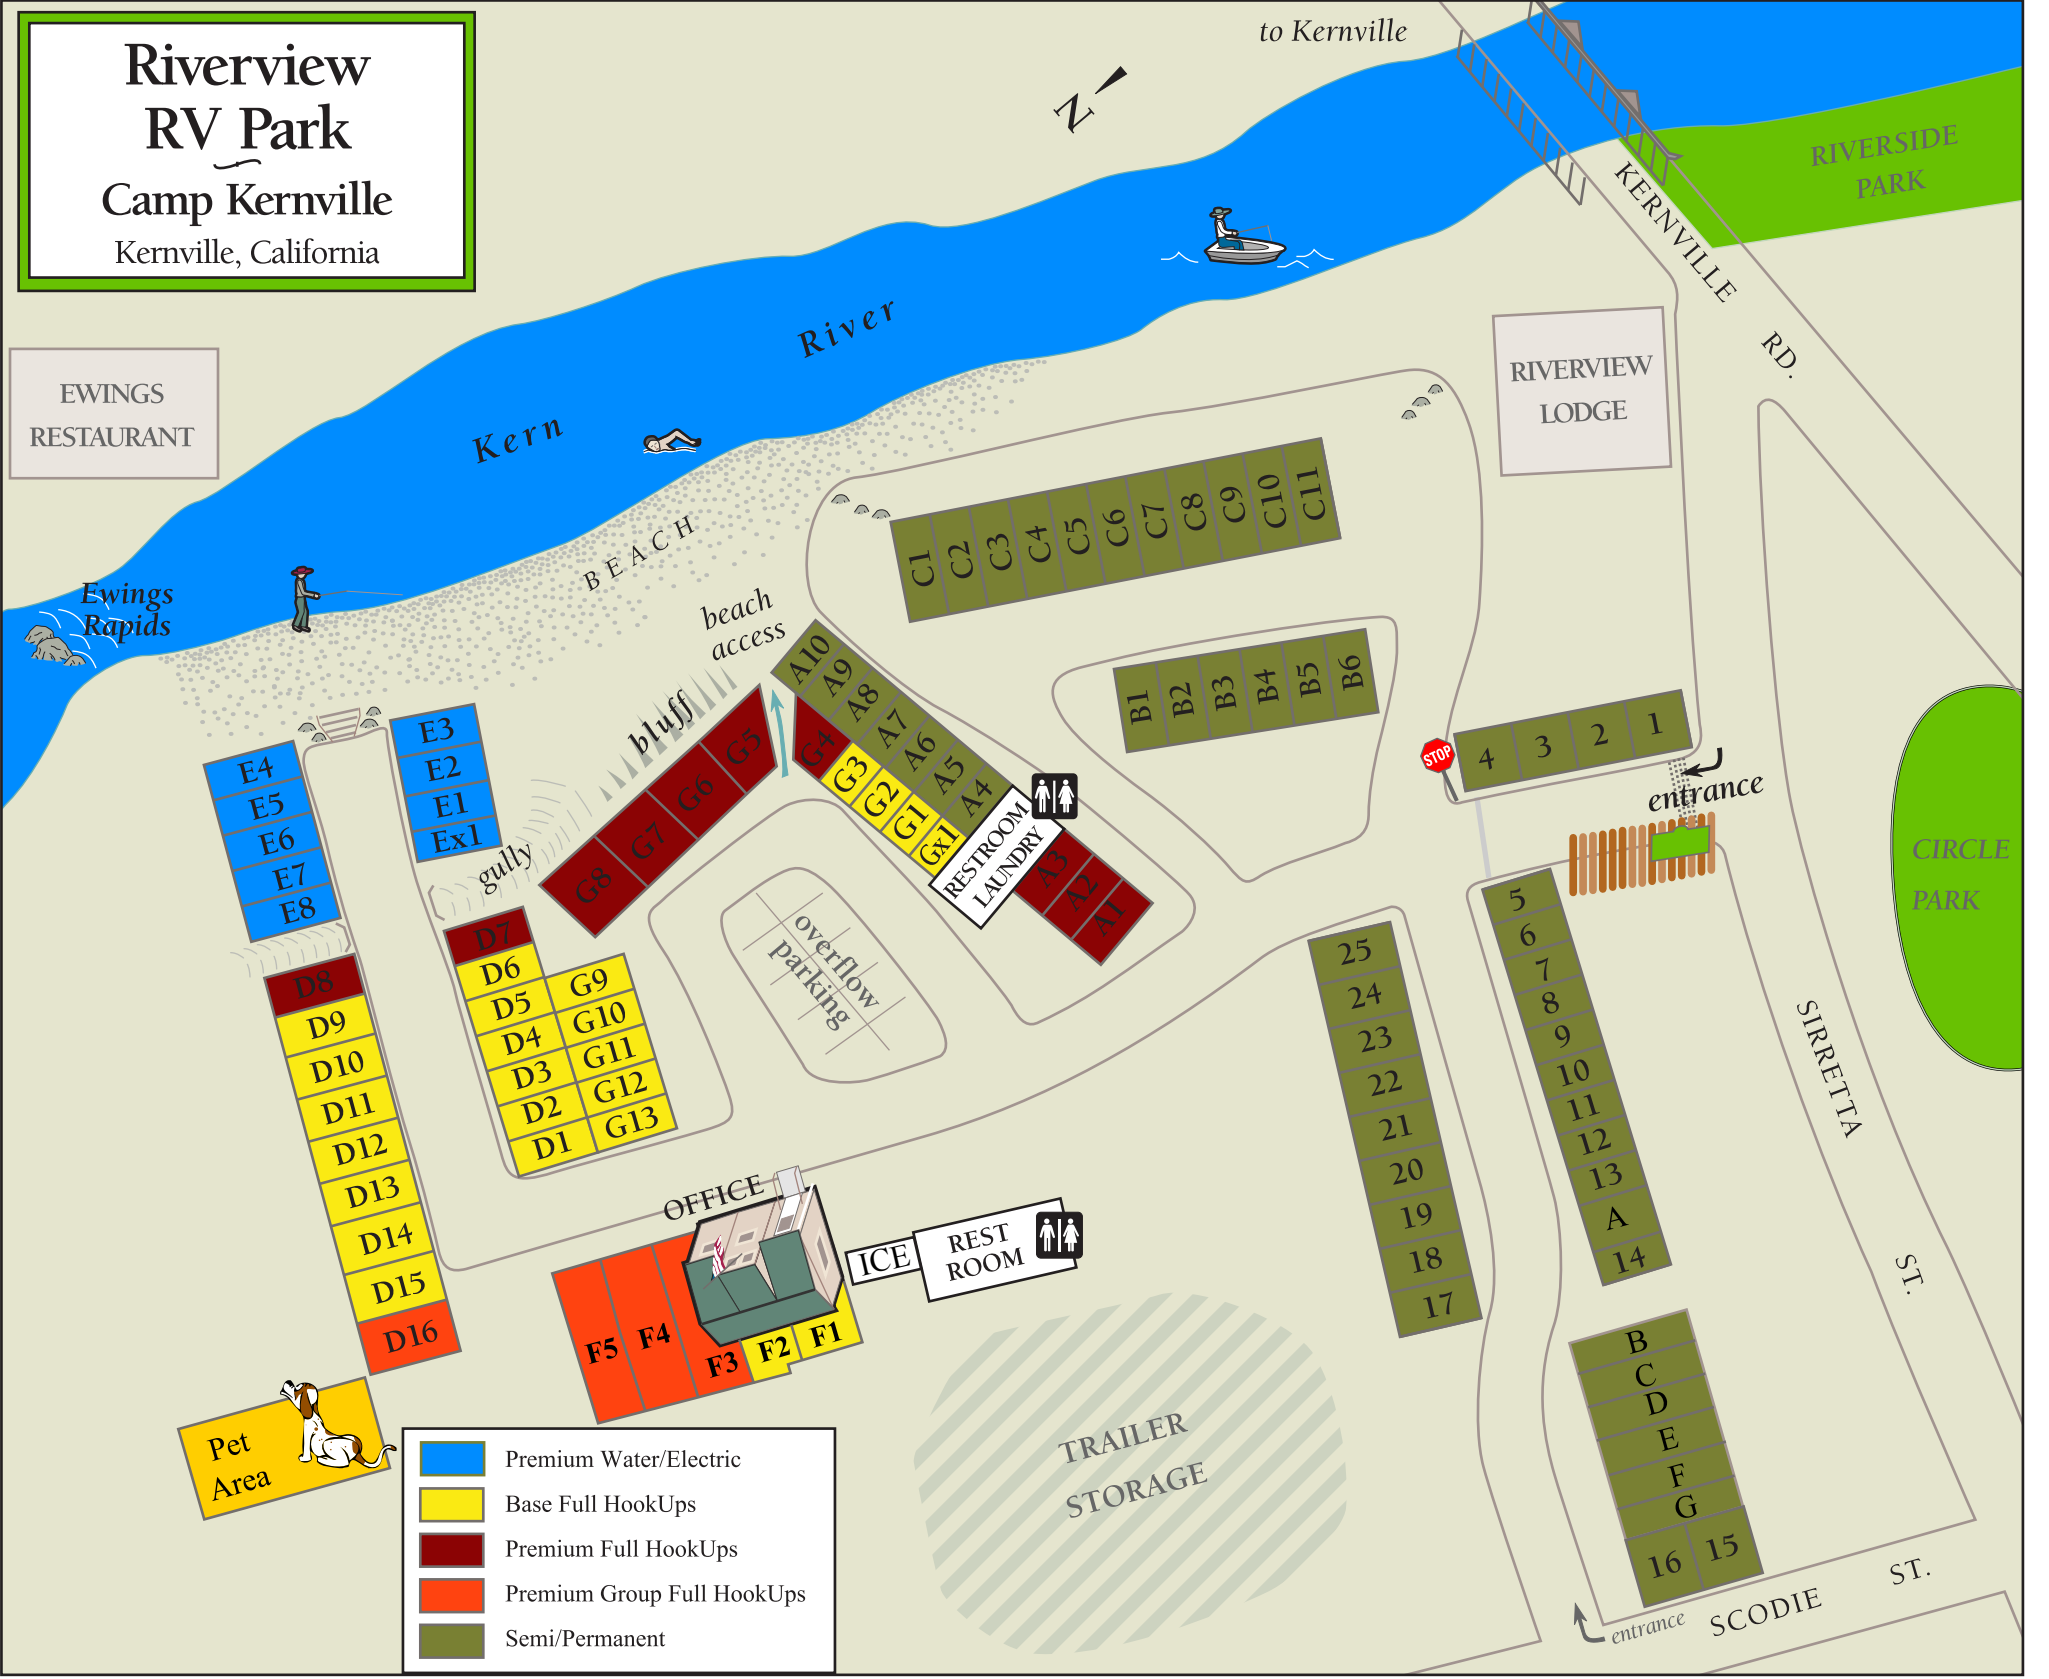

Riverview RV Park

Camp Kernville

Kernville, California

EWINGS RESTAURANT

Ewings Rapids

Kern River

BEACH

bluff

gully

overflow parking

OFFICE

ICE

REST ROOM

RESTROOM LAUNDRY

TRAILER STORAGE

RIVERVIEW LODGE

KERNVILLE RD.

RIVERSIDE PARK

CIRCLE PARK

SIRRETTA ST.

ST.

SCODIE ST.

to Kernville

entrance

entrance

- Premium Water/Electric
- Base Full HookUps
- Premium Full HookUps
- Premium Group Full HookUps
- Semi/Permanent

Pet Area