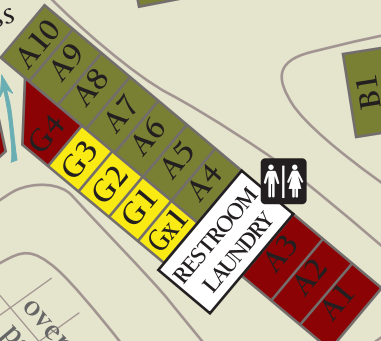

Camp Kernville

Kernville, California

to Kernville

EWINGS RESTAURANT

Kern

River

RIVERSIDE PARK

RIVERVIEW LODGE

KERNVILLE RD.

Ewings Rapids

BEACH

bluff

beach access

- Premium Water/Electric
- Base Full HookUps
- Premium Full HookUps
- Premium Group Full HookUps
- Semi/Permanent

SIRRETTA ST.

SCODIE ST.