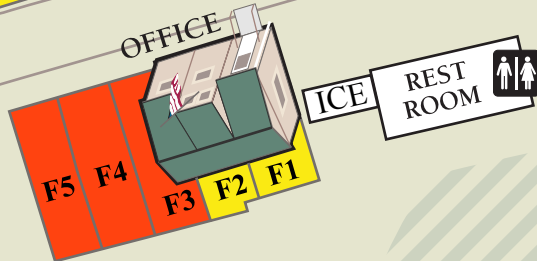

Camp Kernville

Kernville, California

to Kernville

EWINGS RESTAURANT

Kern

River

RIVERSIDE PARK

RIVERVIEW LODGE

KERNVILLE RD.

Ewings Rapids

BEACH

bluff

beach access

- Premium Water/Electric
- Base Full HookUps
- Premium Full HookUps
- Premium Group Full HookUps
- Semi/Permanent

SIRRETTA ST.

SCODIE ST.