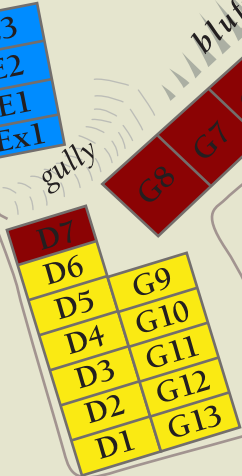

Camp Kernville

Kernville, California

to Kernville

EWINGS RESTAURANT

Kern

River

RIVERSIDE PARK

RIVERVIEW LODGE

KERNVILLE RD.

Ewings Rapids

BEACH

bluff

beach access

- Premium Water/Electric
- Base Full HookUps
- Premium Full HookUps
- Premium Group Full HookUps
- Semi/Permanent

SIRRETTA ST.

SCODIE ST.

CIRCLE PARK

entrance

entrance